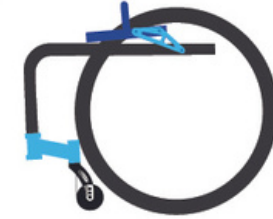

- Comfort cushion

- Under seat holder for back pack

- Frame colors

- Instantly convert wheelbase by swivelling caster arm

- Caster options*

*(Shown with optional 8x10cm casters)

- Removable and washable back rest cover

- Back rest colors

- Folding back rest

- Zip pocket

- Angle adjustable back rest

- 5-position seat height adjustment

- Adjustable center of balance

- Quick release axle

- (Shown with optional 24x1.95" pneumatic rear wheels)