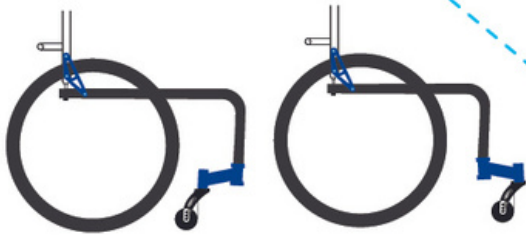

Standard features

- Comfort cushion

- Under seat holder for back pack

- Frame colors

- Instantly convert wheelbase by swivelling caster arm